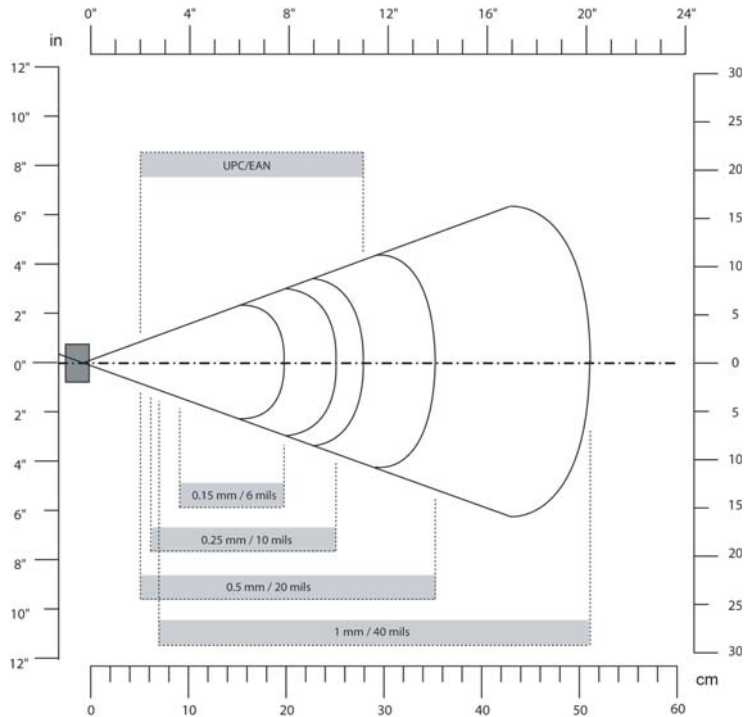

D-FLY Specifications

COMMUNICATION

Bluetooth® 2.0 + EDR
Class 2 (10m)
SPP Profile
Modes : Slave or Master

USER INTERFACE

1 Tricolor LED (green, orange, red)
Buzzer (82 dBA)

USING MODES

Real Time With or without "No Data Loss" mode
Real time clock to timestamp captured data can be activated

SCAN ENGINE

Reference EV10 Lite (Intermec)
Reading technology CMOS
Reading distance 4 to 40 cm (1.5 to 13 in) (see decoding area)
Scan rate 200 scans/ sec
Scan angle 38°

READING MODES

Trigger Possibility to switch ON beam via Bluetooth®
Aiming To target then scan the barcode
No duplicate scan available function

POWER

Battery 1 X 300 mAh Li-ion rechargeable
Autonomy 5,000 scans
Charging time 1 hour for a full charge

PHYSICAL

Length 109 mm (4.2 in)
Width 39 mm (1.5 in)
Height 25 mm (0.9 in)
Weight 54g (1.9 oz)

ENVIRONMENT

Operating temperature -10°C - +40°C (14°F - +104°F)
Storage temperature -10°C - +60°C (14°F - +140°F)
Operating humidity 5 - 95% (Non condensing)
Shock Several 4ft (1.2 m) drops onto concrete

Ambient light Full darkness to sunlight

DECODING CAPACITIES

Supported symbologies Interleaved 2 of 5, Code 2 of 5 Standard, Matrix 2 of 5
Codabar / Monarch, Code 11, Code 128
GS1-128 (UCC/EAN-128), Code 39, Italian PharmaCode
Code 93, UPC-A/E, EAN8 / EAN13, JAN 8 / JAN13
ISSN/ISBN, MSI,
GS1 DataBar Omnidirectionnel (ex RSS-14)
GS1 DataBar Limited (ex RSS Limited)

Content

- 1 D-Fly scanner with rechargeable battery
- 1 Charger (5V, 500mA) - 1 universal charging adaptor (AUS/EU/US/UK)
- 1 CD with all the documentation and software needed

Available accessories