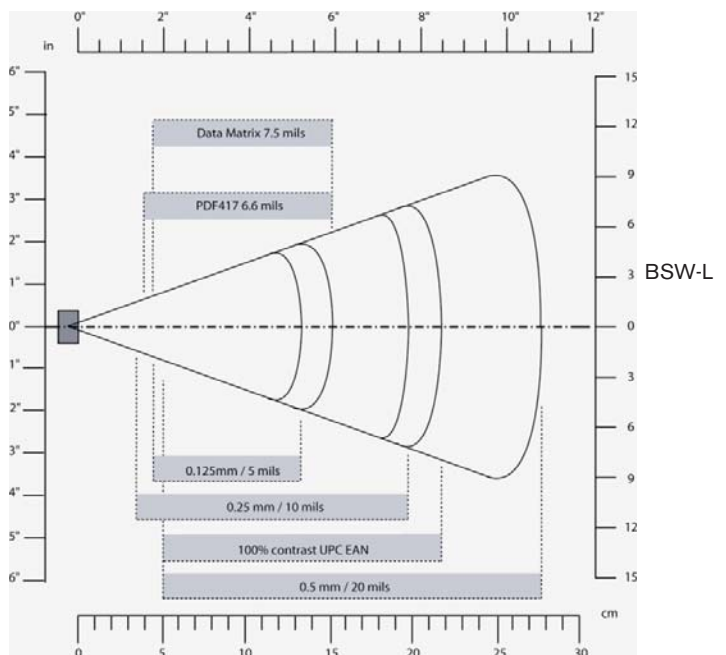

SUPPORTED INTERFACES

Plug & Scan RS232, Plug & Scan USB
Standard Dongle

USER INTERFACE

3 LEDs (green, blue, red)
Buzzer (77 dBA)
Vibrator

USING MODES

Real Time With or without "No Data Loss" mode
(up to 100 UPC barcodes)

Real time clock to timestamp captured data can be activated

READING MODES

Trigger Possibility to switch on beam via Bluetooth®
Manual Autoscan
Wrist Movement

PHYSICAL

Length 55 mm (2.1 in)
Width 45 mm (1.7 in)
Height 26 mm (1 in)
Weight 46 g (1.6 oz) (Scanner only)
+18g (0.63 oz) (Wrist strap)

ENVIRONMENT

Operating temperature 0°C - +50°C (+32°F - +122°F)
Storage temperature -10°C - +60°C (+14°F - +140°F)
Humidity 15 - 95%
Shock 10 drops onto concrete (1.50 meters)
Sealing IP54
Electrostatic discharge 8 kV air discharge and
4 kV of contact discharge

ENERGY

Battery Li-ion
Capacity 680 mAh
Charging time 4 hours for a full charge
Battery autonomy over 9,000 scans

CRADLE

Power supply 4.5V - 5.5 Volts
Voltage 265 mA to 5V

REGULATOR

CE, FCC part 15, Bluetooth

DECODING CAPACITIES

Supported symbologies

Code 2 of 5 (standard et entrelacé), Matrix 2 of 5
IATA Code 2 of 5, Codabar/ Monarch, Code 128
Code 39, Code 93, UPC-A, UPC-E,
EAN 8/EAN 13, JAN 8/JAN13, ISBN, MSI, Plessey
GS1-128 (UCC/EAN-128)

SCAN ENGINE

BSW-L

BSW-LA

Scan rate 200 scans/sec
Scan angle 40°

SE950 (Motorola)
Laser

5 to 85 cm (2 to 33 in)
(see decoding area)

104 scans/sec
47°

LIGHT

0 to 100 000 lux

4844 to 107640 lux

Content

- 1 Baracoda ScanWear scanner
- 1 Charger
- 1 CD with all the documentation and software needed

Available Accessories