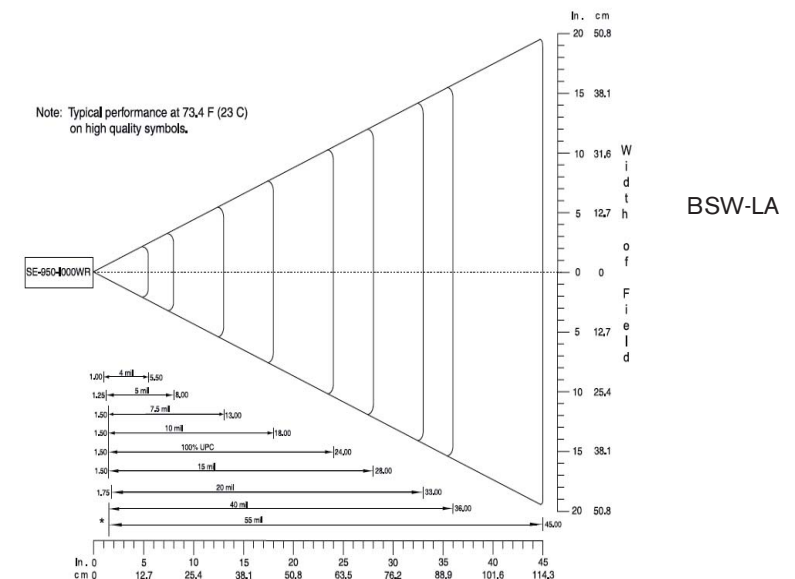

SUPPORTED INTERFACES

Plug & Scan RS232, Plug & Scan USB
Standard Dongle

USER INTERFACE

3 LEDs (green, blue, red)
Buzzer (77 dBA)
Vibrator

USING MODES

Real Time With or without "No Data Loss" mode
(up to 100 UPC barcodes)

Real time clock to timestamp captured data can be activated

READING MODES

Trigger Possibility to switch on beam via Bluetooth®
Manual Autoscan
Wrist Movement

PHYSICAL

Length 55 mm (2.1 in)
Width 45 mm (1.7 in)
Height 26 mm (1 in)
Weight 46 g (1.6 oz) (Scanner only)
+18g (0.63 oz) (Wrist strap)

ENVIRONMENT

Operating temperature 0°C - +50°C (+32°F - +122°F)
Storage temperature -10°C - +60°C (+14°F - +140°F)
Humidity 15 - 95%
Shock 10 drops onto concrete (1.50 meters)
Sealing IP54
Electrostatic discharge 8 kV air discharge and
4 kV of contact discharge

ENERGY

Battery Li-ion
Capacity 680 mAh
Charging time 4 hours for a full charge
Battery autonomy over 9,000 scans

CRADLE

Power supply 4.5V - 5.5 Volts
Voltage 265 mA to 5V

REGULATOR

CE, FCC part 15, Bluetooth

DECODING CAPACITIES

Supported symbologies

Code 2 of 5 (standard et entrelacé), Matrix 2 of 5
IATA Code 2 of 5, Codabar/ Monarch, Code 128
Code 39, Code 93, UPC-A, UPC-E,
EAN 8/EAN 13, JAN 8/JAN13, ISBN, MSI, Plessey
GS1-128 (UCC/EAN-128)

SCAN ENGINE

BSW-L

BSW-LA

Scan rate 200 scans/sec
Scan angle 40°

SE950 (Motorola)
Laser

5 to 85 cm (2 to 33 in)
(see decoding area)

104 scans/sec
47°

LIGHT

0 to 100 000 lux

4844 to 107640 lux

Content

- 1 Baracoda ScanWear scanner
- 1 Charger
- 1 CD with all the documentation and software needed

Available Accessories