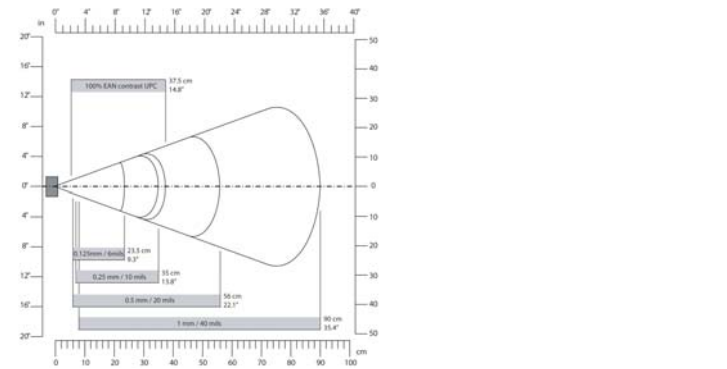

USER INTERFACE

1 tricolor LED (green, blue, red)
Buzzer (80 dBA)
Vibrator

USING MODES

Real Time With or without "No Data Loss" mode
(up to 100 UPC barcodes)

Real time clock to timestamp captured data can be activated

READING MODES

Trigger Possibility to switch ON beam via Bluetooth®

No duplicate scan available function

PHYSICAL

Length 192 mm (7,5 in)
Width 56 mm (2,2 in)
Height 49 mm (1,9 in)
Weight 168 g (6 oz)

ENVIRONMENT

Operating temperature -30°C - +50°C* (-20°F - +122°F)
Storage temperature -30°C - +60°C (-20°F - +140°F)
Humidity 15 - 95%
Shock 10 drops onto concrete (59 in / 1.50 meters)
Sealing IP65
Electrostatic discharge 8 kV air discharge and 4 kV of contact discharge

POWER

Battery 1 X 720 mAh Li-ion rechargeable
Autonomy 15,000 scans

CRADLE

Power supply 4,5V - 5,5 Volts
Voltage 260 mA to 5V

DECODING CAPACITIES

Supported symbologies Code 2 of 5 (standard and interleave)
IATA Code 2 of 5, Codabar/ Monarch, Code 128
UCC / EAN 128, Code 39, Code 93, UPC-A, UPC-E,
EAN 8/EAN 13, JAN 8/JAN13, ISBN, MSI, PLessey
GS1-128 (UCC/EAN-128)

SCAN ENGINE

	BTR-LX	BTR-LAX	BTR-LRX
Reference	EV15 (Intermec)	SE1200HP (Motorola)	SE1200LR (Motorola)
Reading technology	CMOS	Laser	Laser
Reading Distance	10 to 80 cm (4 to 31 in)	10 to 140 cm (4 to 55 in)	25 to 230 cm (10 to 90 in)
Scan rate	200 scans/ sec	35 scans/ sec	35 scans/ sec
Scan angle	40°	42°	30°

LIGHT

0 to 100 000 lux 4844 to 86112 lux 4844 to 86112 lux

BTR-LX