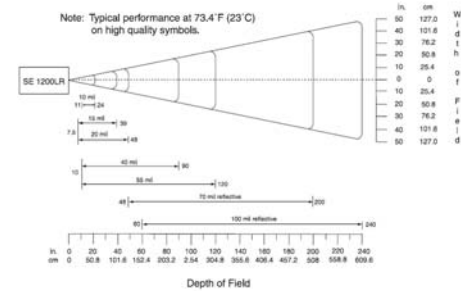

ToughRunners Xtreme Specifications

COMMUNICATION

Bluetooth® 1.2
Class 1 (100m)
SPP Profile

SUPPORTED INTERFACES

Plug & Scan RS232, Plug & Scan USB
Standard Dongle

USER INTERFACE

1 tricolor LED (green, blue, red)
Buzzer (80 dBA)
Vibrator

USING MODES

Real Time With or without "No Data Loss" mode
(up to 100 UPC barcodes)

Real time clock to timestamp captured data can be activated

READING MODES

Trigger Possibility to switch ON beam via Bluetooth®

No duplicate scan available function

PHYSICAL

Length 192 mm (7,5 in)
Width 56 mm (2,2 in)
Height 49 mm (1,9 in)
Weight 168 g (6 oz)

ENVIRONMENT

Operating temperature -30°C - +50°C* (-20°F - +122°F)
Storage temperature -30°C - +60°C (-20°F - +140°F)
Humidity 15 - 95%
Shock 10 drops onto concrete (59 in / 1.50 meters)
Sealing IP65
Electrostatic discharge 8 kV air discharge and 4 kV of contact discharge

POWER

Battery 1 X 720 mAh Li-ion rechargeable
Autonomy 15,000 scans

CRADLE

Power supply 4,5V - 5,5 Volts
Voltage 260 mA to 5V

DECODING CAPACITIES

Supported symbologies Code 2 of 5 (standard and interleave)
IATA Code 2 of 5, Codabar/ Monarch, Code 128
UCC / EAN 128, Code 39, Code 93, UPC-A, UPC-E,
EAN 8/EAN 13, JAN 8/JAN13, ISBN, MSI, PLessey
GS1-128 (UCC/EAN-128)

SCAN ENGINE

	BTR-LX	BTR-LAX	BTR-LRX
Reference	EV15 (Intermec)	SE1200HP (Motorola)	SE1200LR (Motorola)
Reading technology	CMOS	Laser	Laser
Reading Distance	10 to 80 cm (4 to 31 in)	10 to 140 cm (4 to 55 in)	25 to 230 cm (10 to 90 in)
Scan rate	200 scans/ sec	35 scans/ sec	35 scans/ sec
Scan angle	40°	42°	30°

LIGHT

0 to 100 000 lux 4844 to 86112 lux 4844 to 86112 lux

BTR-LRX

Content

- 1 Baracoda ToughRunners Xtreme scanner
- 1 Charger
- 1 CD with all the documentation and software needed

Available accessory