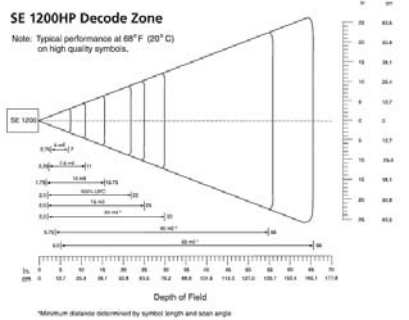

## PHYSICAL

Length 192 mm (7,5 in)  
Width 56 mm (2,2 in)  
Height 49 mm (1,9 in)  
Weight 168 g (6 oz)

## SCAN ENGINE

	BTR-LX	BTR-LAX	BTR-LRX
Reference	EV15 (Intermec)	SE1200HP (Motorola)	SE1200LR (Motorola)
Reading technology	CMOS	Laser	Laser
Reading Distance	10 to 80 cm (4 to 31 in)	10 to 140 cm (4 to 55 in)	25 to 230 cm (10 to 90 in)
Scan rate	200 scans/ sec	35 scans/ sec	35 scans/ sec
Scan angle	40°	42°	30°

## LIGHT

0 to 100 000 lux 4844 to 86112 lux 4844 to 86112 lux

BTR-LX

BTR-LRX

BTR-LAX